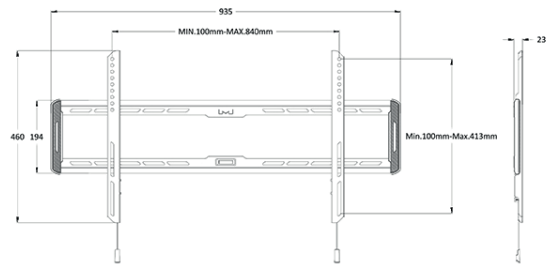

Ready when you are.

M Universal Wallmount Fixed Large

Art No: 7 350 073 731 015

The Multibrackets M Universal Wallmount Fixed Large is a low profile fixed wall mount for 32" – 65" flat-panel TVs up to 60Kg's. Its flush design allows it to sit just 23mm from the wall focusing looks on your TV and not the mount. Its solid construction of steel is both strong and durable. After installation the TV can slide left and

right on wall plate after mounting and thus give the end-user a possibility to perfect position the TV after installing it. The quick release straps on the mounting brackets stays hidden with Multibrackets Smart magnet system, but are when needed easily pulled down to unlock the TV from the wall plate for cable access.

SPECIFICATIONS

M Universal Wallmount Fixed Large	
For screen size:	32-65"
Universal & VESA standard:	800x400 mm
Article No:	7 350 073 731 015
Colour:	Black
Max load:	60 kg
Net weight:	2 kg
Gross weight:	2,9 kg
Distribution package:	8 pcs
Distribution package net weight:	16kg
Distribution package gross weight:	24kg
Warranty:	5 years
Distance to wall:	23mm