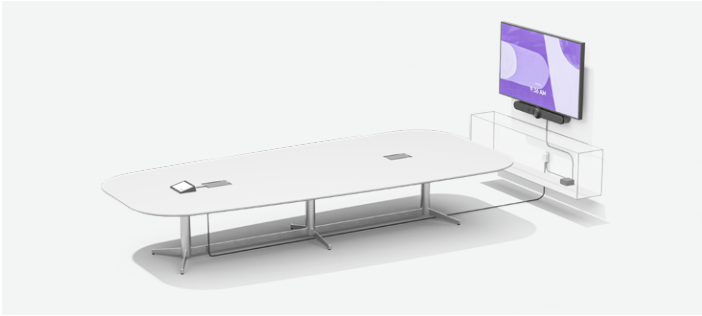

ENTERPRISE READY

Clean Installation

Flexible cabling lets you locate Tap near participants for convenient operation while installing the host computer in a cabinet, beneath a table, or behind a display.