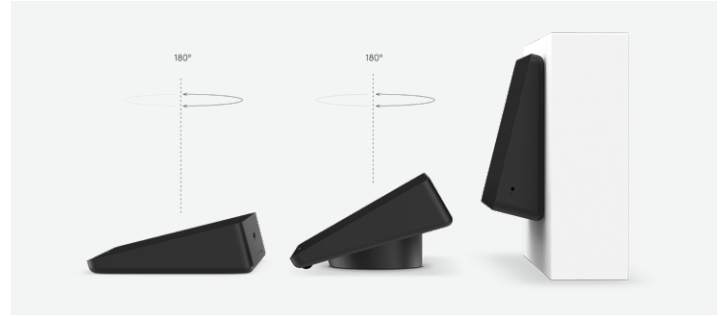

Multiple Mounting Options

Secure Tap flat to the table, raise the viewing angle, or mount it on the wall to conserve space, minimize cabling, and optimize the user experience.

ROOM SOLUTIONS WITH LOGITECH TAP

Easily deploy video meetings with pre-configured Logitech room solutions for Google Meet™ and Microsoft Teams™, which include everything you need - Tap, a conference camera or video bar, and PC compute - to start building meeting rooms of virtually any shape or size.