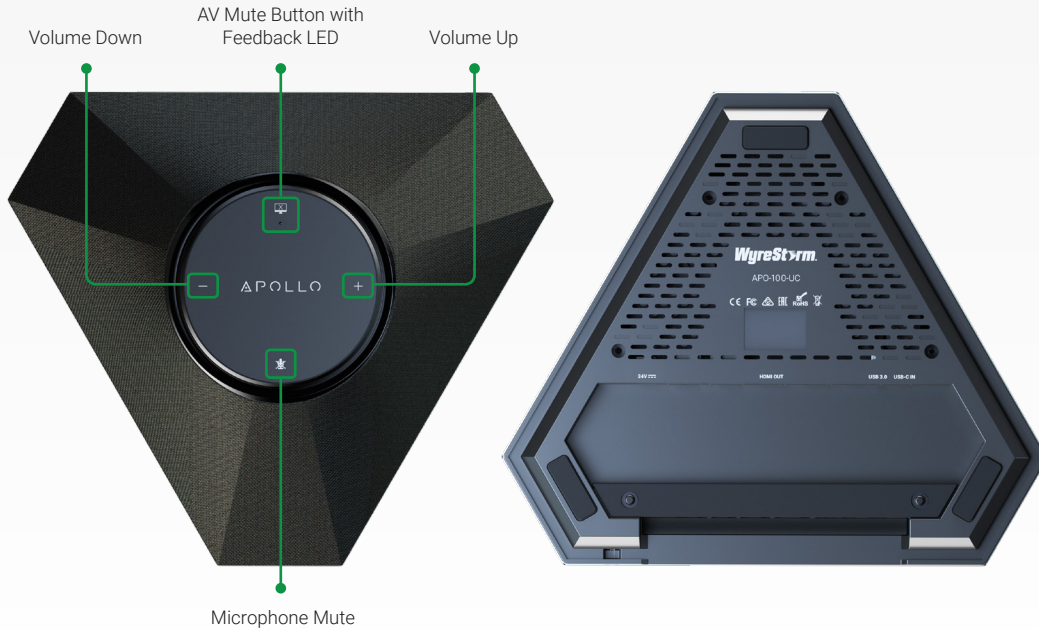

Apollo Series Integrated Conference
Speakerphone and Presentation Switcher

APO-100-UC | APO-200-UC | APO-210-UC

Specification Sheet

APO-100-UC