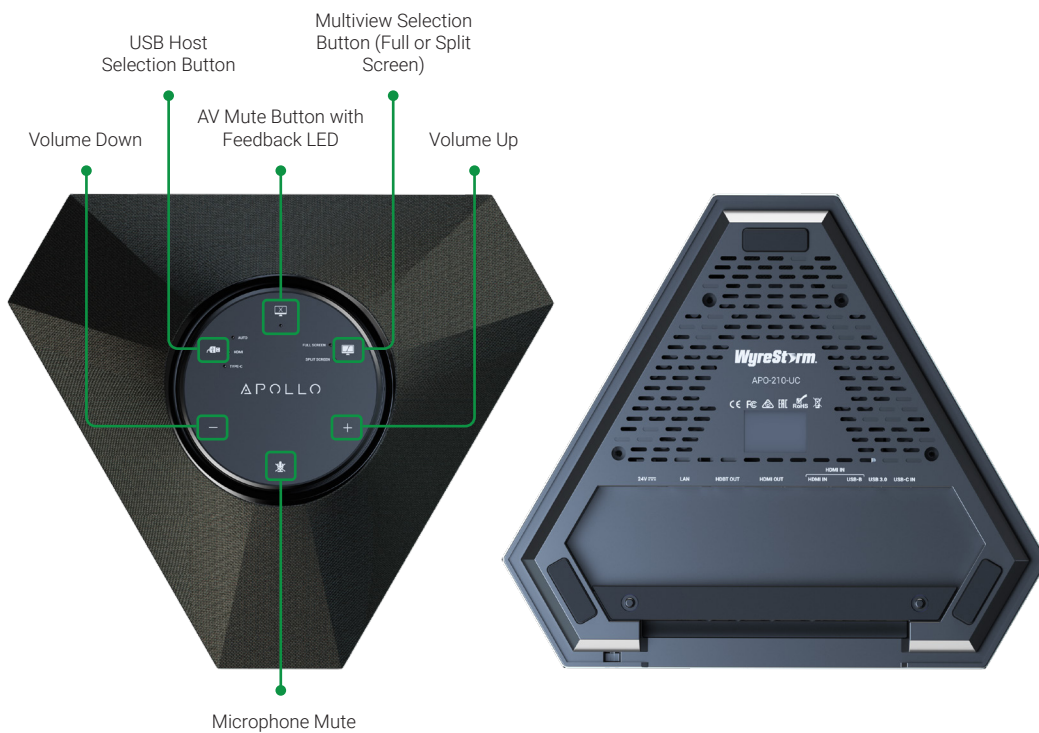

APO-200-UC | APO-210-UC