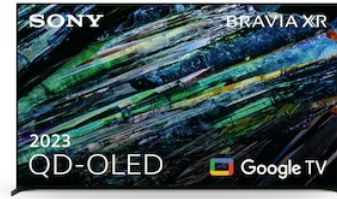

FWD-55A95L

55" Sony BRAVIA OLED 4K
HDR Display with Google TV,
including 3 years
PrimeSupport

Features

World wide colours

Our brightest and widest shades and hues, all beautifully displayed on a QD-OLED screen powered by Cognitive Processor XR™

Contrast. Unsurpassed.

Pure blacks bring out extraordinary detail and depth. With Cognitive Processor XR™, the expressive power of QD-OLED is maximised.

Pure blacks. Absolute brightness. Supreme contrast.