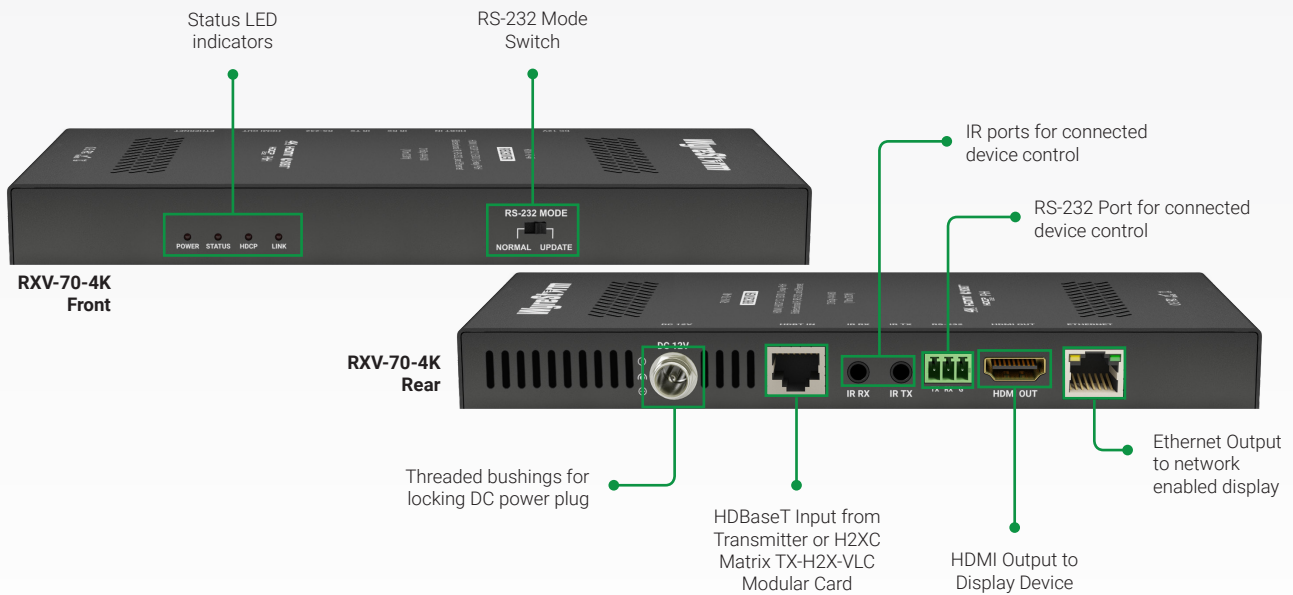

18Gbps HDMI-Over-HDBaseT™ Receiver (2160p 4:4:4/60: 70m/230ft | 1080p: 100m/328ft)

RXV-70-4K

WyreStorm®

Specification Sheet

WyreStorm - Because the Technology Matters.

Introduction

Consumer HDMI content is now breaking through the once comfortable HDBaseT “ceiling” of 10Gbps, with HFR (High Frame Rate) HDR here already in the form of Blu-ray, Satellite & Cable (HLG) and gaming content. WyreStorm’s H2XC matrix platform is ready for this, with this receiver being the perfect match for the TX-H2X-VLC modular card, using our new light-compression transmission solution.

Key Features

- Reliable HDBaseT-HDMI conversion over distance using single Cat6 cable
- 4K UHD signals up to 70m/230ft (2160p 4:4:4 60Hz 8-bit) and 2K signals up to 140m/459ft (1200p 60Hz 16-bit)
- Supports HDMI2.0 video standard up to 18Gbps
- Compatible with HDR standards including HDR-10, HDR-10+, HLG and Dolby Vision (Dolby Vision supported up to 30Hz)
- Class A HDBaseT™ supporting the transmission of video, multichannel audio, Ethernet, bidirectional control and PoH
- Powered remotely via PoH from H2XC matrix
- HDCP 2.2 compatible
- Bidirectional IR supported with both IR TX & RX ports
- RS-232 port for routed 2-way serial communication
- Supports Ethernet pass-through from matrix (Class A HDBaseT transmission only)
- LED indication for HDCP presence within signal and transmission link between devices
- Ventilated steel chassis
- Conforms to IEEE-568B standards
- Compact design for convenient and unobtrusive installation
- Wall mounting brackets and IR accessories included